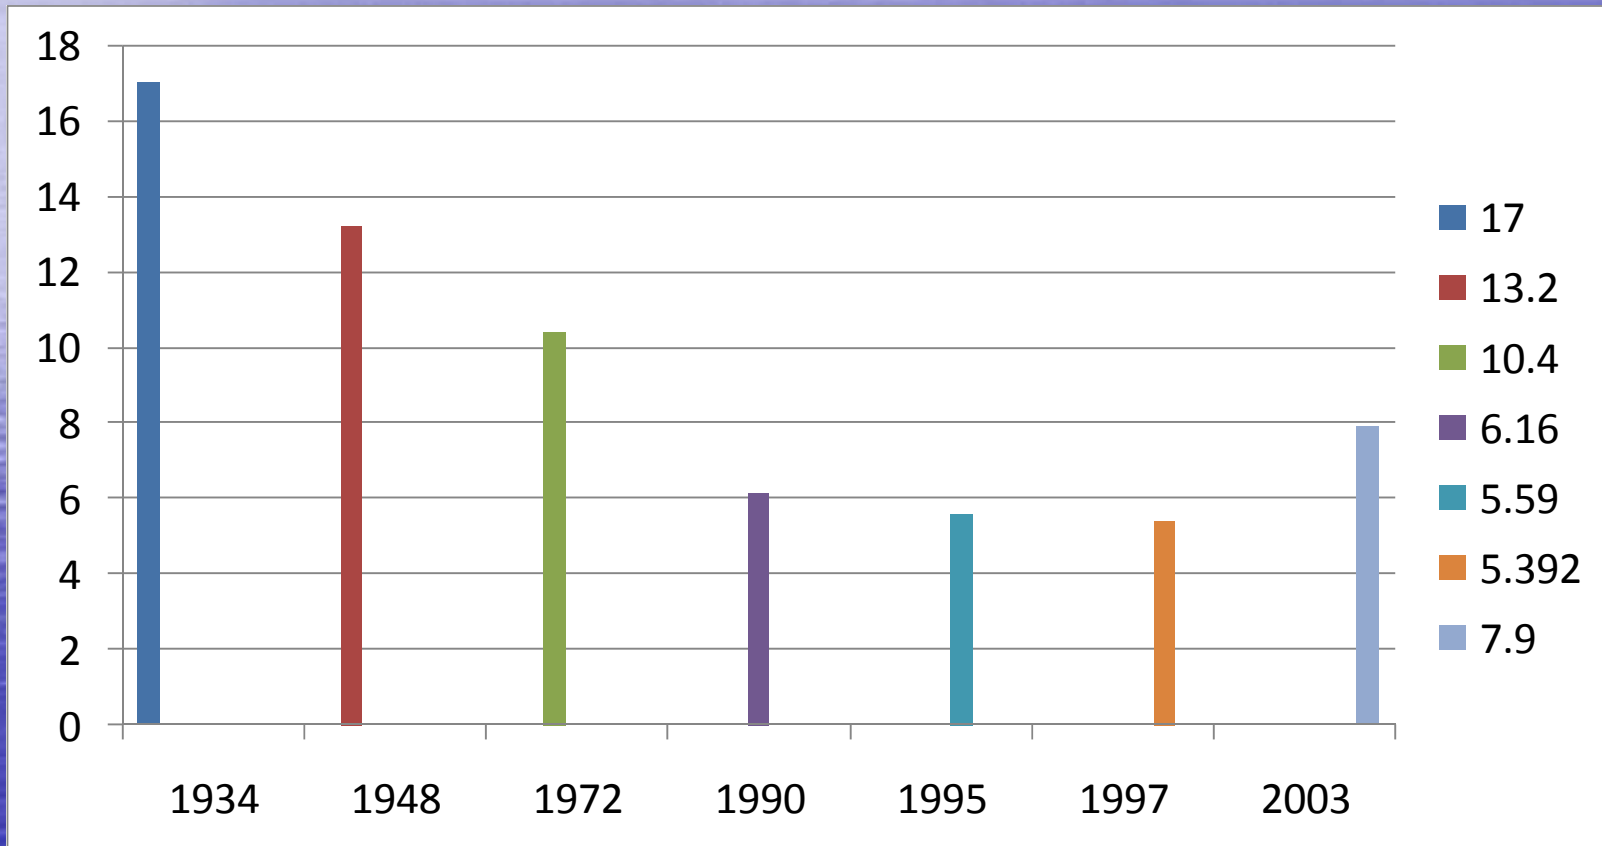

Banaue, Ifugao, Philippines

Technology Transfer and Extension on ENR: Reclaiming the Skills of the Indigenous People in the Cordillera Region, Philippines

by:

Fatima T. Tangan

Ecosystems Research and Development Service
Department of Environment and Natural Resources
Cordillera Administrative Region

Baguio City, Philippines 2600

The Philippines

Philippines Forest cover (in million hectares)

YEAR

Cordillera Administrative Region, Philippines